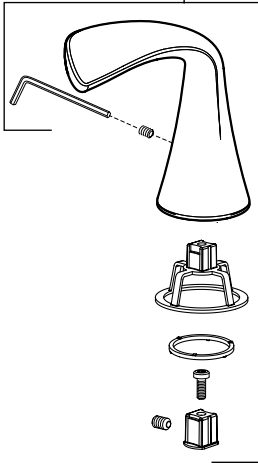

FLUENT™
Wide Spread Lavatory Faucet
with Speed Connect® Drain

MODEL NUMBER

7186.801
7186.811

M964919-YYY0A
 LEVER HANDLE (LEFT)
M964920-YYY0A
 LEVER HANDLE (RIGHT)

M904924-0070A
 CARTRIDGE NUT

M964005-0070A
 CARTRIDGE

M964922-YYY0A
 HANDLE BASE

M961634-0070A
 VALVE
 MOUNTING KIT

M964923-YYY0A
 LIFT ROD AND KNOB

M922909-0070A
 AERATOR

A911757-0070A
 SEAL

M904521-0070A
 T-CONNECTOR

M952425-YYY0A
 DRAIN ASSEMBLY

Replace the "YYY" with appropriate finish code

CHROME	002
SATIN NICKEL	295
OIL RUBBED BRONZE	224

M962544-YYY0A
 STOPPER
 ASSEMBLY

M952430-0070A
 CABLE ASSEMBLY

M962457-YYY0A
 FLANGE
 ASSEMBLY

M922872-0070A
 CAM SEAT INSERT

M962552-0070A
 CAM ASSEMBLY

M913207-0070A
 TAILPIECE INSERT