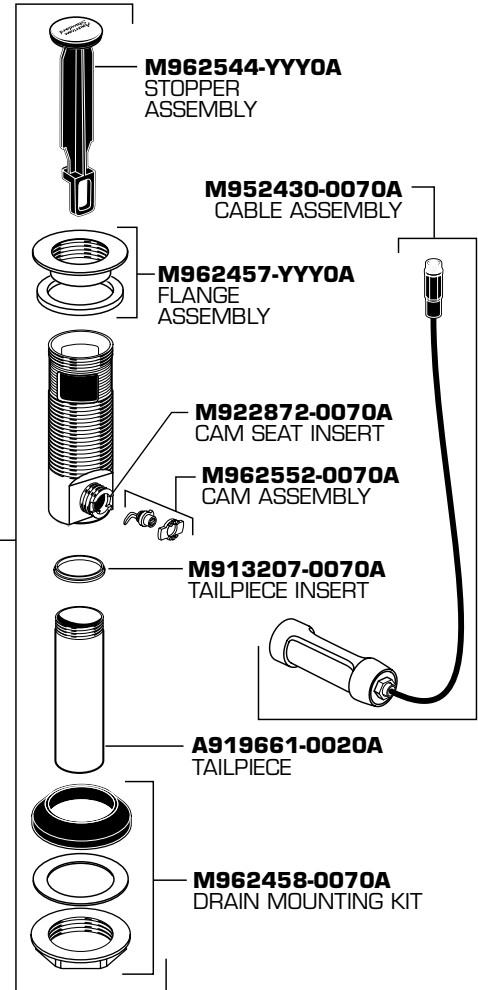

FLUENT™
Wide Spread Lavatory Faucet
with Speed Connect® Drain

MODEL NUMBER

7186.801
7186.811

M964919-YYY0A
 LEVER HANDLE (LEFT)
M964920-YYY0A
 LEVER HANDLE (RIGHT)

M904924-0070A
 CARTRIDGE NUT

M964005-0070A
 CARTRIDGE

M964922-YYY0A
 HANDLE BASE

M961634-0070A
 VALVE
 MOUNTING KIT

M964923-YYY0A
 LIFT ROD AND KNOB

M922909-0070A
 AERATOR

A911757-0070A
 SEAL

M904521-0070A
 T-CONNECTOR

M952425-YYY0A
 DRAIN ASSEMBLY

Replace the "YYY" with appropriate finish code

CHROME	002
SATIN NICKEL	295
OIL RUBBED BRONZE	224

M962544-YYY0A
 STOPPER
 ASSEMBLY

M952430-0070A
 CABLE ASSEMBLY

M962457-YYY0A
 FLANGE
 ASSEMBLY

M922872-0070A
 CAM SEAT INSERT

M962552-0070A
 CAM ASSEMBLY

M913207-0070A
 TAILPIECE INSERT

A919661-0020A
 TAILPIECE

M962458-0070A
 DRAIN MOUNTING KIT

HOT LINE FOR HELP
 For toll-free information and answers to your questions, call:
 1 (800) 442-1902
 Weekdays 8:00 a.m. to 6:00 p.m. EST
 IN CANADA 1-800-387-0369 (TORONTO 1-905-306-1093)
 Weekdays 8:00 a.m. to 7:00 p.m. EST
 IN MEXICO 01-800-83912-00