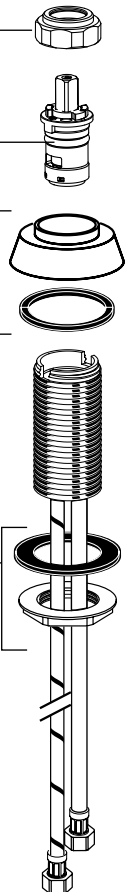

FLUENT™
Wide Spread Lavatory Faucet
with Speed Connect® Drain

MODEL NUMBER

7186.801
7186.811

M964919-YYY0A
 LEVER HANDLE (LEFT)
M964920-YYY0A
 LEVER HANDLE (RIGHT)

M904924-0070A
 CARTRIDGE NUT

M964005-0070A
 CARTRIDGE

M964922-YYY0A
 HANDLE BASE

M961634-0070A
 VALVE
 MOUNTING KIT

M964923-YYY0A
 LIFT ROD AND KNOB

M922909-0070A
 AERATOR

A911757-0070A
 SEAL

M904521-0070A
 T-CONNECTOR

M952425-YYY0A
 DRAIN ASSEMBLY

Replace the "YYY" with appropriate finish code

CHROME	002
SATIN NICKEL	295
OIL RUBBED BRONZE	224

M962544-YYY0A
 STOPPER
 ASSEMBLY

M952430-0070A
 CABLE ASSEMBLY

M962457-YYY0A
 FLANGE
 ASSEMBLY

M922872-0070A
 CAM SEAT INSERT

M962552-0070A
 CAM ASSEMBLY

M913207-0070A
 TAILPIECE INSERT